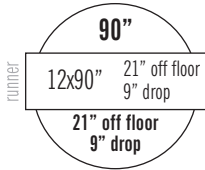

Tablecloth & Runner Size Guide

Please use our Special Occasion Linen Size Guide to match the correct tablecloth and runner to any table you wish to dress.

The height of a standard table is 30". Drop measurements are calculated from table edge down. Feel free to contact us for further assistance or information.

Table Sizes (Round)

Tablecloth Sizes

Handy Hint!
To convert inch measurements to centimetres, simply multiply the figure by 2.54

Tablecloth & Runner Size Guide

Please use our Special Occasion Linen Size Guide to match the correct tablecloth and runner to any table you wish to dress. The height of a standard table is 30". Drop measurements are calculated from table edge down. If you need any help with these, let us know!

Table Sizes (Rectangle & Square)

6x2'6" 72x30" Seats 6-8	6x2' 72x24" Seats 6	4'x2'6" 48x30" Seats 4-6	4'x2' 48x24" Seats 4-6	3x3' 36x36" Seats 2-4
---	---	--	--	---

Tablecloth Sizes

	cloth	cloth	cloth	cloth	cloth
runner	70x144" 12x122" 5" off floor 25" drop 10" off floor 6" trail 20" drop x 30+6" drop	70x144" 12x122" 5" off floor 25" drop 7" off floor 6" trail 23" drop x 30+6" drop	52x70" 12x90" 9" off floor 21" drop 19x19" off floor 11x11" drop	52x70" 12x90" 9" off floor 21" drop 19x19" off floor 14x11" drop	90x90" 12x90" 3" off floor 27" drop 3x3" off floor 27x27" drop
runner	70x108" 12x104" 14" off floor 16" drop 10x12" off floor 20x18" drop	70x108" 12x104" 14" off floor 16" drop 7x12" off floor 28x18" drop	52x70" 12x70" 19" off floor 11" drop 19x19" off floor 11x11" drop	52x70" 12x70" 16x19" off floor 14x11" drop 19x19" off floor 14x11" drop	70x70" 12x90" 3" off floor 27" drop 13x13" off floor 17x17" drop
runner		70x108" 12x90" 21" off floor 9" drop 7x12" off floor 28x18" drop			70x70" 12x70" 13" off floor 17" drop 13x13" off floor 17x17" drop
				runner	52x52" 12x70" 13" off floor 17" drop 22x22" off floor 8x8" drop
				runner	35x35" 12x70" 13" off floor 17" drop 1" from table edge