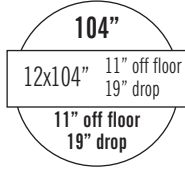

Tablecloth & Runner Size Guide

Please use our Special Occasion Linen Size Guide to match the correct tablecloth and runner to any table you wish to dress.

The height of a standard table is 30". Drop measurements are calculated from table edge down. Feel free to contact us for further assistance or information.

Table Sizes (Round)

Tablecloth Sizes

Handy Hint!
To convert inch measurements to centimetres, simply multiply the figure by 2.54

Tablecloth & Runner Size Guide

Please use our Special Occasion Linen Size Guide to match the correct tablecloth and runner to any table you wish to dress. The height of a standard table is 30". Drop measurements are calculated from table edge down. If you need any help with these, let us know!

Table Sizes (Rectangle & Square)

6x2'6" 72x30" Seats 6-8	6x2' 72x24" Seats 6	4'x2'6" 48x30" Seats 4-6	4'x2' 48x24" Seats 4-6	3x3' 36x36" Seats 2-4
---	---	--	--	---

Tablecloth Sizes

	cloth	cloth	cloth	cloth	cloth
runner	70x144" 12x122" 5" off floor 25" drop 10" off floor 6" trail 20" drop x 30+6" drop	70x144" 12x122" 5" off floor 25" drop 7" off floor 6" trail 23" drop x 30+6" drop	52x70" 12x90" 9" off floor 21" drop 19x19" off floor 11x11" drop	52x70" 12x90" 9" off floor 21" drop 19x19" off floor 14x11" drop	90x90" 12x90" 3" off floor 27" drop 3x3" off floor 27x27" drop
runner	70x108" 12x104" 14" off floor 16" drop 10x12" off floor 20x18" drop	70x108" 12x104" 14" off floor 16" drop 7x12" off floor 28x18" drop	52x70" 12x70" 19" off floor 11" drop 19x19" off floor 11x11" drop	52x70" 12x70" 16x19" off floor 14x11" drop 19x19" off floor 14x11" drop	70x70" 12x90" 3" off floor 27" drop 13x13" off floor 17x17" drop
runner		70x108" 12x90" 21" off floor 9" drop 7x12" off floor 28x18" drop			70x70" 12x70" 13" off floor 17" drop 13x13" off floor 17x17" drop
				runner	52x52" 12x70" 13" off floor 17" drop 22x22" off floor 8x8" drop
				runner	35x35" 12x70" 13" off floor 17" drop 1" from table edge