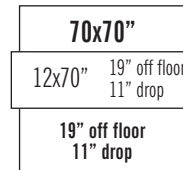

Tablecloth & Runner Size Guide

Please use our Special Occasion Linen Size Guide to match the correct tablecloth and runner to any table you wish to dress.

The height of a standard table is 30". Drop measurements are calculated from table edge down. Feel free to contact us for further assistance or information.

Table Sizes (Round)

Tablecloth Sizes

Handy Hint!
To convert inch measurements to centimetres, simply multiply the figure by 2.54

Tablecloth & Runner Size Guide

Please use our Special Occasion Linen Size Guide to match the correct tablecloth and runner to any table you wish to dress. The height of a standard table is 30". Drop measurements are calculated from table edge down. If you need any help with these, let us know!

Table Sizes (Rectangle & Square)

6x2'6" 72x30" Seats 6-8	6x2' 72x24" Seats 6	4'x2'6" 48x30" Seats 4-6	4'x2' 48x24" Seats 4-6	3x3' 36x36" Seats 2-4
---	---	--	--	---

Tablecloth Sizes

	cloth	cloth	cloth	cloth	cloth
runner	70x144" 12x122" 5" off floor 25" drop 10" off floor 6" trail 20" drop x 30+6" drop	70x144" 12x122" 5" off floor 25" drop 7" off floor 6" trail 23" drop x 30+6" drop	52x70" 12x90" 9" off floor 21" drop 19x19" off floor 11x11" drop	52x70" 12x90" 9" off floor 21" drop 19x19" off floor 14x11" drop	90x90" 12x90" 3" off floor 27" drop 3x3" off floor 27x27" drop
runner	70x108" 12x104" 14" off floor 16" drop 10x12" off floor 20x18" drop	70x108" 12x104" 14" off floor 16" drop 7x12" off floor 28x18" drop	52x70" 12x70" 19" off floor 11" drop 19x19" off floor 11x11" drop	52x70" 12x70" 16x19" off floor 14x11" drop 19x19" off floor 14x11" drop	70x70" 12x90" 3" off floor 27" drop 13x13" off floor 17x17" drop
runner		70x108" 12x90" 21" off floor 9" drop 7x12" off floor 28x18" drop			70x70" 12x70" 13" off floor 17" drop 13x13" off floor 17x17" drop
				runner	52x52" 12x70" 13" off floor 17" drop 22x22" off floor 8x8" drop
				runner	35x35" 12x70" 13" off floor 17" drop 1" from table edge