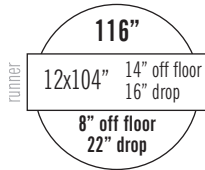

Tablecloth & Runner Size Guide

Please use our Special Occasion Linen Size Guide to match the correct tablecloth and runner to any table you wish to dress.

The height of a standard table is 30". Drop measurements are calculated from table edge down. Feel free to contact us for further assistance or information.

Table Sizes (Round)

Tablecloth Sizes

Handy Hint!
To convert inch measurements to centimetres, simply multiply the figure by 2.54

Tablecloth & Runner Size Guide

Please use our Special Occasion Linen Size Guide to match the correct tablecloth and runner to any table you wish to dress. The height of a standard table is 30". Drop measurements are calculated from table edge down. If you need any help with these, let us know!

Table Sizes (Rectangle & Square)

6x2'6" 72x30" Seats 6-8	6x2' 72x24" Seats 6	4'x2'6" 48x30" Seats 4-6	4'x2' 48x24" Seats 4-6	3x3' 36x36" Seats 2-4
---	---	--	--	---

Tablecloth Sizes

	cloth	cloth	cloth	cloth	cloth
runner	70x144" 12x122" 5" off floor 25" drop 10" off floor 6" trail 20" drop x 30+6" drop	70x144" 12x122" 5" off floor 25" drop 7" off floor 6" trail 23" drop x 30+6" drop	52x70" 12x90" 9" off floor 21" drop 19x19" off floor 11x11" drop	52x70" 12x90" 9" off floor 21" drop 19x19" off floor 14x11" drop	90x90" 12x90" 3" off floor 27" drop 3x3" off floor 27x27" drop
runner	70x108" 12x104" 14" off floor 16" drop 10x12" off floor 20x18" drop	70x108" 12x104" 14" off floor 16" drop 7x12" off floor 28x18" drop	52x70" 12x70" 19" off floor 11" drop 19x19" off floor 11x11" drop	52x70" 12x70" 16x19" off floor 14x11" drop 19x19" off floor 14x11" drop	70x70" 12x90" 3" off floor 27" drop 13x13" off floor 17x17" drop
runner		70x108" 12x90" 21" off floor 9" drop 7x12" off floor 28x18" drop			70x70" 12x70" 13" off floor 17" drop 13x13" off floor 17x17" drop
				runner	52x52" 12x70" 13" off floor 17" drop 22x22" off floor 8x8" drop
				runner	35x35" 12x70" 13" off floor 17" drop 1" from table edge