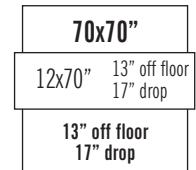

Tablecloth & Runner Size Guide

Please use our Special Occasion Linen Size Guide to match the correct tablecloth and runner to any table you wish to dress.

The height of a standard table is 30". Drop measurements are calculated from table edge down. Feel free to contact us for further assistance or information.

Table Sizes (Round)

Tablecloth Sizes

Handy Hint!
To convert inch measurements to centimetres, simply multiply the figure by 2.54

Tablecloth & Runner Size Guide

Please use our Special Occasion Linen Size Guide to match the correct tablecloth and runner to any table you wish to dress. The height of a standard table is 30". Drop measurements are calculated from table edge down. If you need any help with these, let us know!

Table Sizes (Rectangle & Square)

6x2'6" 72x30" Seats 6-8	6x2' 72x24" Seats 6	4'x2'6" 48x30" Seats 4-6	4'x2' 48x24" Seats 4-6	3x3' 36x36" Seats 2-4
---	---	--	--	---

Tablecloth Sizes

	cloth	cloth	cloth	cloth	cloth
runner	70x144" 12x122" 5" off floor 25" drop 10" off floor 6" trail 20" drop x 30+6" drop	70x144" 12x122" 5" off floor 25" drop 7" off floor 6" trail 23" drop x 30+6" drop	52x70" 12x90" 9" off floor 21" drop 19x19" off floor 11x11" drop	52x70" 12x90" 9" off floor 21" drop 19x19" off floor 14x11" drop	90x90" 12x90" 3" off floor 27" drop 3x3" off floor 27x27" drop
runner	70x108" 12x104" 14" off floor 16" drop 10x12" off floor 20x18" drop	70x108" 12x104" 14" off floor 16" drop 7x12" off floor 28x18" drop	52x70" 12x70" 19" off floor 11" drop 19x19" off floor 11x11" drop	52x70" 12x70" 16x19" off floor 14x11" drop 19x19" off floor 14x11" drop	70x70" 12x90" 3" off floor 27" drop 13x13" off floor 17x17" drop
runner		70x108" 12x90" 21" off floor 9" drop 7x12" off floor 28x18" drop			70x70" 12x70" 13" off floor 17" drop 13x13" off floor 17x17" drop
				runner	52x52" 12x70" 13" off floor 17" drop 22x22" off floor 8x8" drop
				runner	35x35" 12x70" 13" off floor 17" drop 1" from table edge