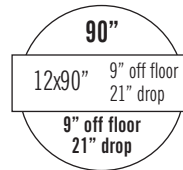

Tablecloth & Runner Size Guide

Please use our Special Occasion Linen Size Guide to match the correct tablecloth and runner to any table you wish to dress.

The height of a standard table is 30". Drop measurements are calculated from table edge down. Feel free to contact us for further assistance or information.

Table Sizes (Round)

Tablecloth Sizes

Handy Hint!
To convert inch measurements to centimetres, simply multiply the figure by 2.54

Tablecloth & Runner Size Guide

Please use our Special Occasion Linen Size Guide to match the correct tablecloth and runner to any table you wish to dress. The height of a standard table is 30". Drop measurements are calculated from table edge down. If you need any help with these, let us know!

Table Sizes (Rectangle & Square)

6x2'6" 72x30" Seats 6-8	6x2' 72x24" Seats 6	4'x2'6" 48x30" Seats 4-6	4'x2' 48x24" Seats 4-6	3x3' 36x36" Seats 2-4
---	---	--	--	---

Tablecloth Sizes

	cloth	cloth	cloth	cloth	cloth
runner	70x144" 12x122" 5" off floor 25" drop 10" off floor 6" trail 20" drop x 30+6" drop	70x144" 12x122" 5" off floor 25" drop 7" off floor 6" trail 23" drop x 30+6" drop	52x70" 12x90" 9" off floor 21" drop 19x19" off floor 11x11" drop	52x70" 12x90" 9" off floor 21" drop 19x19" off floor 14x11" drop	90x90" 12x90" 3" off floor 27" drop 3x3" off floor 27x27" drop
runner	70x108" 12x104" 14" off floor 16" drop 10x12" off floor 20x18" drop	70x108" 12x104" 14" off floor 16" drop 7x12" off floor 28x18" drop	52x70" 12x70" 19" off floor 11" drop 19x19" off floor 11x11" drop	52x70" 12x70" 16x19" off floor 14x11" drop 19x19" off floor 14x11" drop	70x70" 12x90" 3" off floor 27" drop 13x13" off floor 17x17" drop
runner		70x108" 12x90" 21" off floor 9" drop 7x12" off floor 28x18" drop			70x70" 12x70" 13" off floor 17" drop 13x13" off floor 17x17" drop
				runner	52x52" 12x70" 13" off floor 17" drop 22x22" off floor 8x8" drop
				runner	35x35" 12x70" 13" off floor 17" drop 1" from table edge