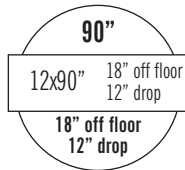

Tablecloth & Runner Size Guide

Please use our Special Occasion Linen Size Guide to match the correct tablecloth and runner to any table you wish to dress.

The height of a standard table is 30". Drop measurements are calculated from table edge down. Feel free to contact us for further assistance or information.

Table Sizes (Round)

Tablecloth Sizes

Handy Hint!
To convert inch measurements to centimetres, simply multiply the figure by 2.54

Tablecloth & Runner Size Guide

Please use our Special Occasion Linen Size Guide to match the correct tablecloth and runner to any table you wish to dress. The height of a standard table is 30". Drop measurements are calculated from table edge down. If you need any help with these, let us know!

Table Sizes (Rectangle & Square)

6x2'6" 72x30" Seats 6-8	6x2' 72x24" Seats 6	4'x2'6" 48x30" Seats 4-6	4'x2' 48x24" Seats 4-6	3x3' 36x36" Seats 2-4
---	---	--	--	---

Tablecloth Sizes

	cloth	cloth	cloth	cloth	cloth
runner	70x144" 12x122" 5" off floor 25" drop 10" off floor 6" trail 20" drop x 30+6" drop	70x144" 12x122" 5" off floor 25" drop 7" off floor 6" trail 23" drop x 30+6" drop	52x70" 12x90" 9" off floor 21" drop 19x19" off floor 11x11" drop	52x70" 12x90" 9" off floor 21" drop 19x19" off floor 14x11" drop	90x90" 12x90" 3" off floor 27" drop 3x3" off floor 27x27" drop
runner	70x108" 12x104" 14" off floor 16" drop 10x12" off floor 20x18" drop	70x108" 12x104" 14" off floor 16" drop 7x12" off floor 28x18" drop	52x70" 12x70" 19" off floor 11" drop 19x19" off floor 11x11" drop	52x70" 12x70" 16x19" off floor 14x11" drop 19x19" off floor 14x11" drop	70x70" 12x90" 3" off floor 27" drop 13x13" off floor 17x17" drop
runner		70x108" 12x90" 21" off floor 9" drop 7x12" off floor 28x18" drop			70x70" 12x70" 13" off floor 17" drop 13x13" off floor 17x17" drop
				runner	52x52" 12x70" 13" off floor 17" drop 22x22" off floor 8x8" drop
				runner	35x35" 12x70" 13" off floor 17" drop 1" from table edge