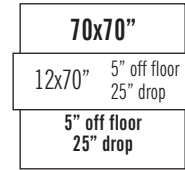

Tablecloth & Runner Size Guide

Please use our Special Occasion Linen Size Guide to match the correct tablecloth and runner to any table you wish to dress.

The height of a standard table is 30". Drop measurements are calculated from table edge down. Feel free to contact us for further assistance or information.

Table Sizes (Round)

Tablecloth Sizes

Handy Hint!
To convert inch measurements to centimetres, simply multiply the figure by 2.54

Tablecloth & Runner Size Guide

Please use our Special Occasion Linen Size Guide to match the correct tablecloth and runner to any table you wish to dress. The height of a standard table is 30". Drop measurements are calculated from table edge down. If you need any help with these, let us know!

Table Sizes (Rectangle & Square)

6x2'6" 72x30" Seats 6-8	6x2' 72x24" Seats 6	4'x2'6" 48x30" Seats 4-6	4'x2' 48x24" Seats 4-6	3x3' 36x36" Seats 2-4
---	---	--	--	---

Tablecloth Sizes

	cloth	cloth	cloth	cloth	cloth
runner	70x144" 12x122" 5" off floor 25" drop 10" off floor 6" trail 20" drop x 30+6" drop	70x144" 12x122" 5" off floor 25" drop 7" off floor 6" trail 23" drop x 30+6" drop	52x70" 12x90" 9" off floor 21" drop 19x19" off floor 11x11" drop	52x70" 12x90" 9" off floor 21" drop 19x19" off floor 14x11" drop	90x90" 12x90" 3" off floor 27" drop 3x3" off floor 27x27" drop
runner	70x108" 12x104" 14" off floor 16" drop 10x12" off floor 20x18" drop	70x108" 12x104" 14" off floor 16" drop 7x12" off floor 28x18" drop	52x70" 12x70" 19" off floor 11" drop 19x19" off floor 11x11" drop	52x70" 12x70" 16x19" off floor 14x11" drop 19x19" off floor 14x11" drop	70x70" 12x90" 3" off floor 27" drop 13x13" off floor 17x17" drop
runner		70x108" 12x90" 21" off floor 9" drop 7x12" off floor 28x18" drop			70x70" 12x70" 13" off floor 17" drop 13x13" off floor 17x17" drop
				runner	52x52" 12x70" 13" off floor 17" drop 22x22" off floor 8x8" drop
				runner	35x35" 12x70" 13" off floor 17" drop 1" from table edge