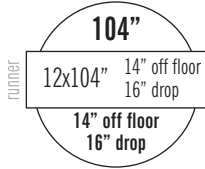

Tablecloth & Runner Size Guide

Please use our Special Occasion Linen Size Guide to match the correct tablecloth and runner to any table you wish to dress.

The height of a standard table is 30". Drop measurements are calculated from table edge down. Feel free to contact us for further assistance or information.

Table Sizes (Round)

Tablecloth Sizes

Handy Hint!
To convert inch measurements to centimetres, simply multiply the figure by 2.54

Tablecloth & Runner Size Guide

Please use our Special Occasion Linen Size Guide to match the correct tablecloth and runner to any table you wish to dress. The height of a standard table is 30". Drop measurements are calculated from table edge down. If you need any help with these, let us know!

Table Sizes (Rectangle & Square)

6x2'6" 72x30" Seats 6-8	6x2' 72x24" Seats 6	4'x2'6" 48x30" Seats 4-6	4'x2' 48x24" Seats 4-6	3x3' 36x36" Seats 2-4
---	---	--	--	---

Tablecloth Sizes

	cloth	cloth	cloth	cloth	cloth
runner	70x144" 12x122" 5" off floor 25" drop 10" off floor 6" trail 20" drop x 30+6" drop	70x144" 12x122" 5" off floor 25" drop 7" off floor 6" trail 23" drop x 30+6" drop	52x70" 12x90" 9" off floor 21" drop 19x19" off floor 11x11" drop	52x70" 12x90" 9" off floor 21" drop 19x19" off floor 14x11" drop	90x90" 12x90" 3" off floor 27" drop 3x3" off floor 27x27" drop
runner	70x108" 12x104" 14" off floor 16" drop 10x12" off floor 20x18" drop	70x108" 12x104" 14" off floor 16" drop 7x12" off floor 28x18" drop	52x70" 12x70" 19" off floor 11" drop 19x19" off floor 11x11" drop	52x70" 12x70" 16x19" off floor 14x11" drop 19x19" off floor 14x11" drop	70x70" 12x90" 3" off floor 27" drop 13x13" off floor 17x17" drop
runner		70x108" 12x90" 21" off floor 9" drop 7x12" off floor 28x18" drop			70x70" 12x70" 13" off floor 17" drop 13x13" off floor 17x17" drop
				runner	52x52" 12x70" 13" off floor 17" drop 22x22" off floor 8x8" drop
				runner	35x35" 12x70" 13" off floor 17" drop 1" from table edge