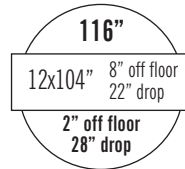

Tablecloth & Runner Size Guide

Please use our Special Occasion Linen Size Guide to match the correct tablecloth and runner to any table you wish to dress.

The height of a standard table is 30". Drop measurements are calculated from table edge down. Feel free to contact us for further assistance or information.

Table Sizes (Round)

Tablecloth Sizes

Handy Hint!
To convert inch measurements to centimetres, simply multiply the figure by 2.54

Tablecloth & Runner Size Guide

Please use our Special Occasion Linen Size Guide to match the correct tablecloth and runner to any table you wish to dress. The height of a standard table is 30". Drop measurements are calculated from table edge down. If you need any help with these, let us know!

Table Sizes (Rectangle & Square)

6x2'6" 72x30" Seats 6-8	6x2' 72x24" Seats 6	4'x2'6" 48x30" Seats 4-6	4'x2' 48x24" Seats 4-6	3x3' 36x36" Seats 2-4
---	---	--	--	---

Tablecloth Sizes

	cloth	cloth	cloth	cloth	cloth
runner	70x144" 12x122" 5" off floor 25" drop 10" off floor 6" trail 20" drop x 30+6" drop	70x144" 12x122" 5" off floor 25" drop 7" off floor 6" trail 23" drop x 30+6" drop	52x70" 12x90" 9" off floor 21" drop 19x19" off floor 11x11" drop	52x70" 12x90" 9" off floor 21" drop 19x19" off floor 14x11" drop	90x90" 12x90" 3" off floor 27" drop 3x3" off floor 27x27" drop
runner	70x108" 12x104" 14" off floor 16" drop 10x12" off floor 20x18" drop	70x108" 12x104" 14" off floor 16" drop 7x12" off floor 28x18" drop	52x70" 12x70" 19" off floor 11" drop 19x19" off floor 11x11" drop	52x70" 12x70" 16x19" off floor 14x11" drop 19x19" off floor 14x11" drop	70x70" 12x90" 3" off floor 27" drop 13x13" off floor 17x17" drop
runner		70x108" 12x90" 21" off floor 9" drop 7x12" off floor 28x18" drop			70x70" 12x70" 13" off floor 17" drop 13x13" off floor 17x17" drop
				runner	52x52" 12x70" 13" off floor 17" drop 22x22" off floor 8x8" drop
				runner	35x35" 12x70" 13" off floor 17" drop 1" from table edge