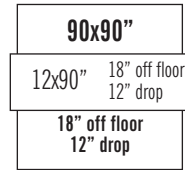

Tablecloth & Runner Size Guide

Please use our Special Occasion Linen Size Guide to match the correct tablecloth and runner to any table you wish to dress.

The height of a standard table is 30". Drop measurements are calculated from table edge down. Feel free to contact us for further assistance or information.

Table Sizes (Round)

Tablecloth Sizes

Handy Hint!
To convert inch measurements to centimetres, simply multiply the figure by 2.54

Tablecloth & Runner Size Guide

Please use our Special Occasion Linen Size Guide to match the correct tablecloth and runner to any table you wish to dress. The height of a standard table is 30". Drop measurements are calculated from table edge down. If you need any help with these, let us know!

Table Sizes (Rectangle & Square)

6x2'6" 72x30" Seats 6-8	6x2' 72x24" Seats 6	4'x2'6" 48x30" Seats 4-6	4'x2' 48x24" Seats 4-6	3x3' 36x36" Seats 2-4
---	---	--	--	---

Tablecloth Sizes

	cloth	cloth	cloth	cloth	cloth
runner	70x144" 12x122" 5" off floor 25" drop 10" off floor 6" trail 20" drop x 30+6" drop	70x144" 12x122" 5" off floor 25" drop 7" off floor 6" trail 23" drop x 30+6" drop	52x70" 12x90" 9" off floor 21" drop 19x19" off floor 11x11" drop	52x70" 12x90" 9" off floor 21" drop 19x19" off floor 14x11" drop	90x90" 12x90" 3" off floor 27" drop 3x3" off floor 27x27" drop
runner	70x108" 12x104" 14" off floor 16" drop 10x12" off floor 20x18" drop	70x108" 12x104" 14" off floor 16" drop 7x12" off floor 28x18" drop	52x70" 12x70" 19" off floor 11" drop 19x19" off floor 11x11" drop	52x70" 12x70" 16x19" off floor 14x11" drop 19x19" off floor 14x11" drop	70x70" 12x90" 3" off floor 27" drop 13x13" off floor 17x17" drop
runner		70x108" 12x90" 21" off floor 9" drop 7x12" off floor 28x18" drop			70x70" 12x70" 13" off floor 17" drop 13x13" off floor 17x17" drop
				runner	52x52" 12x70" 13" off floor 17" drop 22x22" off floor 8x8" drop
				runner	35x35" 12x70" 13" off floor 17" drop 1" from table edge