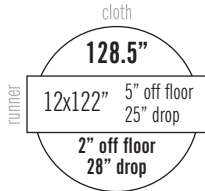

Tablecloth & Runner Size Guide

Please use our Special Occasion Linen Size Guide to match the correct tablecloth and runner to any table you wish to dress.

The height of a standard table is 30". Drop measurements are calculated from table edge down. Feel free to contact us for further assistance or information.

Table Sizes (Round)

Tablecloth Sizes

Handy Hint!
To convert inch measurements to centimetres, simply multiply the figure by 2.54

Tablecloth & Runner Size Guide

Please use our Special Occasion Linen Size Guide to match the correct tablecloth and runner to any table you wish to dress. The height of a standard table is 30". Drop measurements are calculated from table edge down. If you need any help with these, let us know!

Table Sizes (Rectangle & Square)

6x2'6" 72x30" Seats 6-8	6x2' 72x24" Seats 6	4'x2'6" 48x30" Seats 4-6	4'x2' 48x24" Seats 4-6	3x3' 36x36" Seats 2-4
---	---	--	--	---

Tablecloth Sizes

	cloth	cloth	cloth	cloth	cloth
runner	70x144" 12x122" 5" off floor 25" drop 10" off floor 6" trail 20" drop x 30+6" drop	70x144" 12x122" 5" off floor 25" drop 7" off floor 6" trail 23" drop x 30+6" drop	52x70" 12x90" 9" off floor 21" drop 19x19" off floor 11x11" drop	52x70" 12x90" 9" off floor 21" drop 19x19" off floor 14x11" drop	90x90" 12x90" 3" off floor 27" drop 3x3" off floor 27x27" drop
runner	70x108" 12x104" 14" off floor 16" drop 10x12" off floor 20x18" drop	70x108" 12x104" 14" off floor 16" drop 7x12" off floor 28x18" drop	52x70" 12x70" 19" off floor 11" drop 19x19" off floor 11x11" drop	52x70" 12x70" 16x19" off floor 14x11" drop 19x19" off floor 14x11" drop	70x70" 12x90" 3" off floor 27" drop 13x13" off floor 17x17" drop
runner		70x108" 12x90" 21" off floor 9" drop 7x12" off floor 28x18" drop			70x70" 12x70" 13" off floor 17" drop 13x13" off floor 17x17" drop
				runner	52x52" 12x70" 13" off floor 17" drop 22x22" off floor 8x8" drop
				runner	35x35" 12x70" 13" off floor 17" drop 1" from table edge