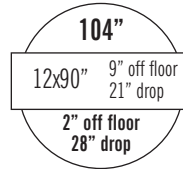

Tablecloth & Runner Size Guide

Please use our Special Occasion Linen Size Guide to match the correct tablecloth and runner to any table you wish to dress.

The height of a standard table is 30". Drop measurements are calculated from table edge down. Feel free to contact us for further assistance or information.

Table Sizes (Round)

Tablecloth Sizes

Handy Hint!
To convert inch measurements to centimetres, simply multiply the figure by 2.54

Tablecloth & Runner Size Guide

Please use our Special Occasion Linen Size Guide to match the correct tablecloth and runner to any table you wish to dress. The height of a standard table is 30". Drop measurements are calculated from table edge down. If you need any help with these, let us know!

Table Sizes (Rectangle & Square)

6x2'6" 72x30" Seats 6-8	6x2' 72x24" Seats 6	4'x2'6" 48x30" Seats 4-6	4'x2' 48x24" Seats 4-6	3x3' 36x36" Seats 2-4
---	---	--	--	---

Tablecloth Sizes

	cloth	cloth	cloth	cloth	cloth
runner	70x144" 12x122" 5" off floor 25" drop 10" off floor 6" trail 20" drop x 30+6" drop	70x144" 12x122" 5" off floor 25" drop 7" off floor 6" trail 23" drop x 30+6" drop	52x70" 12x90" 9" off floor 21" drop 19x19" off floor 11x11" drop	52x70" 12x90" 9" off floor 21" drop 19x19" off floor 14x11" drop	90x90" 12x90" 3" off floor 27" drop 3x3" off floor 27x27" drop
runner	70x108" 12x104" 14" off floor 16" drop 10x12" off floor 20x18" drop	70x108" 12x104" 14" off floor 16" drop 7x12" off floor 28x18" drop	52x70" 12x70" 19" off floor 11" drop 19x19" off floor 11x11" drop	52x70" 12x70" 16x19" off floor 14x11" drop 19x19" off floor 14x11" drop	70x70" 12x90" 3" off floor 27" drop 13x13" off floor 17x17" drop
runner		70x108" 12x90" 21" off floor 9" drop 7x12" off floor 28x18" drop			70x70" 12x70" 13" off floor 17" drop 13x13" off floor 17x17" drop
				runner	52x52" 12x70" 13" off floor 17" drop 22x22" off floor 8x8" drop
				runner	35x35" 12x70" 13" off floor 17" drop 1" from table edge