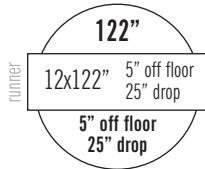

Tablecloth & Runner Size Guide

Please use our Special Occasion Linen Size Guide to match the correct tablecloth and runner to any table you wish to dress.

The height of a standard table is 30". Drop measurements are calculated from table edge down. Feel free to contact us for further assistance or information.

Table Sizes (Round)

Tablecloth Sizes

Handy Hint!
To convert inch measurements to centimetres, simply multiply the figure by 2.54

Tablecloth & Runner Size Guide

Please use our Special Occasion Linen Size Guide to match the correct tablecloth and runner to any table you wish to dress. The height of a standard table is 30". Drop measurements are calculated from table edge down. If you need any help with these, let us know!

Table Sizes (Rectangle & Square)

6x2'6" 72x30" Seats 6-8	6x2' 72x24" Seats 6	4'x2'6" 48x30" Seats 4-6	4'x2' 48x24" Seats 4-6	3x3' 36x36" Seats 2-4
---	---	--	--	---

Tablecloth Sizes

	cloth	cloth	cloth	cloth	cloth
runner	70x144" 12x122" 5" off floor 25" drop 10" off floor 6" trail 20" drop x 30+6" drop	70x144" 12x122" 5" off floor 25" drop 7" off floor 6" trail 23" drop x 30+6" drop	52x70" 12x90" 9" off floor 21" drop 19x19" off floor 11x11" drop	52x70" 12x90" 9" off floor 21" drop 19x19" off floor 14x11" drop	90x90" 12x90" 3" off floor 27" drop 3x3" off floor 27x27" drop
runner	70x108" 12x104" 14" off floor 16" drop 10x12" off floor 20x18" drop	70x108" 12x104" 14" off floor 16" drop 7x12" off floor 28x18" drop	52x70" 12x70" 19" off floor 11" drop 19x19" off floor 11x11" drop	52x70" 12x70" 16x19" off floor 14x11" drop 19x19" off floor 14x11" drop	70x70" 12x90" 3" off floor 27" drop 13x13" off floor 17x17" drop
runner		70x108" 12x90" 21" off floor 9" drop 7x12" off floor 28x18" drop			70x70" 12x70" 13" off floor 17" drop 13x13" off floor 17x17" drop
				runner	52x52" 12x70" 13" off floor 17" drop 22x22" off floor 8x8" drop
				runner	35x35" 12x70" 13" off floor 17" drop 1" from table edge