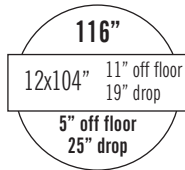

Tablecloth & Runner Size Guide

Please use our Special Occasion Linen Size Guide to match the correct tablecloth and runner to any table you wish to dress.

The height of a standard table is 30". Drop measurements are calculated from table edge down. Feel free to contact us for further assistance or information.

Table Sizes (Round)

Tablecloth Sizes

Handy Hint!
To convert inch measurements to centimetres, simply multiply the figure by 2.54

Tablecloth & Runner Size Guide

Please use our Special Occasion Linen Size Guide to match the correct tablecloth and runner to any table you wish to dress. The height of a standard table is 30". Drop measurements are calculated from table edge down. If you need any help with these, let us know!

Table Sizes (Rectangle & Square)

6x2'6" 72x30" Seats 6-8	6x2' 72x24" Seats 6	4'x2'6" 48x30" Seats 4-6	4'x2' 48x24" Seats 4-6	3x3' 36x36" Seats 2-4
---	---	--	--	---

Tablecloth Sizes

	cloth	cloth	cloth	cloth	cloth
runner	70x144" 12x122" 5" off floor 25" drop 10" off floor 6" trail 20" drop x 30+6" drop	70x144" 12x122" 5" off floor 25" drop 7" off floor 6" trail 23" drop x 30+6" drop	52x70" 12x90" 9" off floor 21" drop 19x19" off floor 11x11" drop	52x70" 12x90" 9" off floor 21" drop 19x19" off floor 14x11" drop	90x90" 12x90" 3" off floor 27" drop 3x3" off floor 27x27" drop
runner	70x108" 12x104" 14" off floor 16" drop 10x12" off floor 20x18" drop	70x108" 12x104" 14" off floor 16" drop 7x12" off floor 28x18" drop	52x70" 12x70" 19" off floor 11" drop 19x19" off floor 11x11" drop	52x70" 12x70" 16x19" off floor 14x11" drop 19x19" off floor 14x11" drop	70x70" 12x90" 3" off floor 27" drop 13x13" off floor 17x17" drop
runner		70x108" 12x90" 21" off floor 9" drop 7x12" off floor 28x18" drop			70x70" 12x70" 13" off floor 17" drop 13x13" off floor 17x17" drop
				runner	52x52" 12x70" 13" off floor 17" drop 22x22" off floor 8x8" drop
				runner	35x35" 12x70" 13" off floor 17" drop 1" from table edge