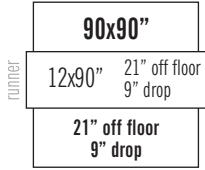

Tablecloth & Runner Size Guide

Please use our Special Occasion Linen Size Guide to match the correct tablecloth and runner to any table you wish to dress.

The height of a standard table is 30". Drop measurements are calculated from table edge down. Feel free to contact us for further assistance or information.

Table Sizes (Round)

Tablecloth Sizes

Handy Hint!
To convert inch measurements to centimetres, simply multiply the figure by 2.54

Tablecloth & Runner Size Guide

Please use our Special Occasion Linen Size Guide to match the correct tablecloth and runner to any table you wish to dress. The height of a standard table is 30". Drop measurements are calculated from table edge down. If you need any help with these, let us know!

Table Sizes (Rectangle & Square)

6x2'6" 72x30" Seats 6-8	6x2' 72x24" Seats 6	4'x2'6" 48x30" Seats 4-6	4'x2' 48x24" Seats 4-6	3x3' 36x36" Seats 2-4
---	---	--	--	---

Tablecloth Sizes

	cloth	cloth	cloth	cloth	cloth
runner	70x144" 12x122" 5" off floor 25" drop 10" off floor 6" trail 20" drop x 30+6" drop	70x144" 12x122" 5" off floor 25" drop 7" off floor 6" trail 23" drop x 30+6" drop	52x70" 12x90" 9" off floor 21" drop 19x19" off floor 11x11" drop	52x70" 12x90" 9" off floor 21" drop 19x19" off floor 14x11" drop	90x90" 12x90" 3" off floor 27" drop 3x3" off floor 27x27" drop
runner	70x108" 12x104" 14" off floor 16" drop 10x12" off floor 20x18" drop	70x108" 12x104" 14" off floor 16" drop 7x12" off floor 28x18" drop	52x70" 12x70" 19" off floor 11" drop 19x19" off floor 11x11" drop	52x70" 12x70" 16x19" off floor 14x11" drop 19x19" off floor 14x11" drop	70x70" 12x90" 3" off floor 27" drop 13x13" off floor 17x17" drop
runner		70x108" 12x90" 21" off floor 9" drop 7x12" off floor 28x18" drop			70x70" 12x70" 13" off floor 17" drop 13x13" off floor 17x17" drop
				runner	52x52" 12x70" 13" off floor 17" drop 22x22" off floor 8x8" drop
				runner	35x35" 12x70" 13" off floor 17" drop 1" from table edge