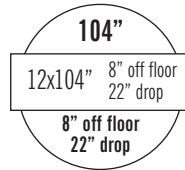

Tablecloth & Runner Size Guide

Please use our Special Occasion Linen Size Guide to match the correct tablecloth and runner to any table you wish to dress.

The height of a standard table is 30". Drop measurements are calculated from table edge down. Feel free to contact us for further assistance or information.

Table Sizes (Round)

Tablecloth Sizes

Handy Hint!
To convert inch measurements to centimetres, simply multiply the figure by 2.54

Tablecloth & Runner Size Guide

Please use our Special Occasion Linen Size Guide to match the correct tablecloth and runner to any table you wish to dress. The height of a standard table is 30". Drop measurements are calculated from table edge down. If you need any help with these, let us know!

Table Sizes (Rectangle & Square)

6x2'6" 72x30" Seats 6-8	6x2' 72x24" Seats 6	4'x2'6" 48x30" Seats 4-6	4'x2' 48x24" Seats 4-6	3x3' 36x36" Seats 2-4
---	---	--	--	---

Tablecloth Sizes

	cloth	cloth	cloth	cloth	cloth
runner	70x144" 12x122" 5" off floor 25" drop 10" off floor 6" trail 20" drop x 30+6" drop	70x144" 12x122" 5" off floor 25" drop 7" off floor 6" trail 23" drop x 30+6" drop	52x70" 12x90" 9" off floor 21" drop 19x19" off floor 11x11" drop	52x70" 12x90" 9" off floor 21" drop 19x19" off floor 14x11" drop	90x90" 12x90" 3" off floor 27" drop 3x3" off floor 27x27" drop
runner	70x108" 12x104" 14" off floor 16" drop 10x12" off floor 20x18" drop	70x108" 12x104" 14" off floor 16" drop 7x12" off floor 28x18" drop	52x70" 12x70" 19" off floor 11" drop 19x19" off floor 11x11" drop	52x70" 12x70" 16x19" off floor 14x11" drop 19x19" off floor 14x11" drop	70x70" 12x90" 3" off floor 27" drop 13x13" off floor 17x17" drop
runner		70x108" 12x90" 21" off floor 9" drop 7x12" off floor 28x18" drop			70x70" 12x70" 13" off floor 17" drop 13x13" off floor 17x17" drop
				runner	52x52" 12x70" 13" off floor 17" drop 22x22" off floor 8x8" drop
				runner	35x35" 12x70" 13" off floor 17" drop 1" from table edge