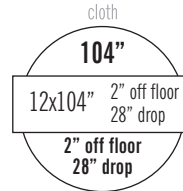

Tablecloth & Runner Size Guide

Please use our Special Occasion Linen Size Guide to match the correct tablecloth and runner to any table you wish to dress.

The height of a standard table is 30". Drop measurements are calculated from table edge down. Feel free to contact us for further assistance or information.

Table Sizes (Round)

Tablecloth Sizes

Handy Hint!
To convert inch measurements to centimetres, simply multiply the figure by 2.54

Tablecloth & Runner Size Guide

Please use our Special Occasion Linen Size Guide to match the correct tablecloth and runner to any table you wish to dress. The height of a standard table is 30". Drop measurements are calculated from table edge down. If you need any help with these, let us know!

Table Sizes (Rectangle & Square)

6x2'6" 72x30" Seats 6-8	6x2' 72x24" Seats 6	4'x2'6" 48x30" Seats 4-6	4'x2' 48x24" Seats 4-6	3x3' 36x36" Seats 2-4
---	---	--	--	---

Tablecloth Sizes

	cloth	cloth	cloth	cloth	cloth
runner	70x144" 12x122" 5" off floor 25" drop 10" off floor 6" trail 20" drop x 30+6" drop	70x144" 12x122" 5" off floor 25" drop 7" off floor 6" trail 23" drop x 30+6" drop	52x70" 12x90" 9" off floor 21" drop 19x19" off floor 11x11" drop	52x70" 12x90" 9" off floor 21" drop 19x19" off floor 14x11" drop	90x90" 12x90" 3" off floor 27" drop 3x3" off floor 27x27" drop
runner	70x108" 12x104" 14" off floor 16" drop 10x12" off floor 20x18" drop	70x108" 12x104" 14" off floor 16" drop 7x12" off floor 28x18" drop	52x70" 12x70" 19" off floor 11" drop 19x19" off floor 11x11" drop	52x70" 12x70" 16x19" off floor 14x11" drop 19x19" off floor 14x11" drop	70x70" 12x90" 3" off floor 27" drop 13x13" off floor 17x17" drop
runner		70x108" 12x90" 21" off floor 9" drop 7x12" off floor 28x18" drop			70x70" 12x70" 13" off floor 17" drop 13x13" off floor 17x17" drop
				runner	52x52" 12x70" 13" off floor 17" drop 22x22" off floor 8x8" drop
				runner	35x35" 12x70" 13" off floor 17" drop 1" from table edge