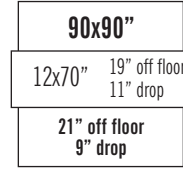

Tablecloth & Runner Size Guide

Please use our Special Occasion Linen Size Guide to match the correct tablecloth and runner to any table you wish to dress.

The height of a standard table is 30". Drop measurements are calculated from table edge down. Feel free to contact us for further assistance or information.

Table Sizes (Round)

Tablecloth Sizes

Handy Hint!
To convert inch measurements to centimetres, simply multiply the figure by 2.54

Tablecloth & Runner Size Guide

Please use our Special Occasion Linen Size Guide to match the correct tablecloth and runner to any table you wish to dress. The height of a standard table is 30". Drop measurements are calculated from table edge down. If you need any help with these, let us know!

Table Sizes (Rectangle & Square)

6x2'6" 72x30" Seats 6-8	6x2' 72x24" Seats 6	4'x2'6" 48x30" Seats 4-6	4'x2' 48x24" Seats 4-6	3x3' 36x36" Seats 2-4
---	---	--	--	---

Tablecloth Sizes

	cloth	cloth	cloth	cloth	cloth
runner	70x144" 12x122" 5" off floor 25" drop 10" off floor 6" trail 20" drop x 30+6" drop	70x144" 12x122" 5" off floor 25" drop 7" off floor 6" trail 23" drop x 30+6" drop	52x70" 12x90" 9" off floor 21" drop 19x19" off floor 11x11" drop	52x70" 12x90" 9" off floor 21" drop 19x19" off floor 14x11" drop	90x90" 12x90" 3" off floor 27" drop 3x3" off floor 27x27" drop
runner	70x108" 12x104" 14" off floor 16" drop 10x12" off floor 20x18" drop	70x108" 12x104" 14" off floor 16" drop 7x12" off floor 28x18" drop	52x70" 12x70" 19" off floor 11" drop 19x19" off floor 11x11" drop	52x70" 12x70" 16x19" off floor 14x11" drop 19x19" off floor 14x11" drop	70x70" 12x90" 3" off floor 27" drop 13x13" off floor 17x17" drop
runner		70x108" 12x90" 21" off floor 9" drop 7x12" off floor 28x18" drop			70x70" 12x70" 13" off floor 17" drop 13x13" off floor 17x17" drop
				runner	52x52" 12x70" 13" off floor 17" drop 22x22" off floor 8x8" drop
				runner	35x35" 12x70" 13" off floor 17" drop 1" from table edge