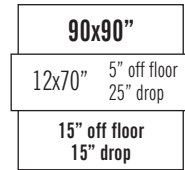

Tablecloth & Runner Size Guide

Please use our Special Occasion Linen Size Guide to match the correct tablecloth and runner to any table you wish to dress.

The height of a standard table is 30". Drop measurements are calculated from table edge down. Feel free to contact us for further assistance or information.

Table Sizes (Round)

Tablecloth Sizes

Handy Hint!
To convert inch measurements to centimetres, simply multiply the figure by 2.54

Tablecloth & Runner Size Guide

Please use our Special Occasion Linen Size Guide to match the correct tablecloth and runner to any table you wish to dress. The height of a standard table is 30". Drop measurements are calculated from table edge down. If you need any help with these, let us know!

Table Sizes (Rectangle & Square)

6x2'6" 72x30" Seats 6-8	6x2' 72x24" Seats 6	4'x2'6" 48x30" Seats 4-6	4'x2' 48x24" Seats 4-6	3x3' 36x36" Seats 2-4
---	---	--	--	---

Tablecloth Sizes

	cloth	cloth	cloth	cloth	cloth
runner	70x144" 12x122" 5" off floor 25" drop 10" off floor 6" trail 20" drop x 30+6" drop	70x144" 12x122" 5" off floor 25" drop 7" off floor 6" trail 23" drop x 30+6" drop	52x70" 12x90" 9" off floor 21" drop 19x19" off floor 11x11" drop	52x70" 12x90" 9" off floor 21" drop 19x19" off floor 14x11" drop	90x90" 12x90" 3" off floor 27" drop 3x3" off floor 27x27" drop
runner	70x108" 12x104" 14" off floor 16" drop 10x12" off floor 20x18" drop	70x108" 12x104" 14" off floor 16" drop 7x12" off floor 28x18" drop	52x70" 12x70" 19" off floor 11" drop 19x19" off floor 11x11" drop	52x70" 12x70" 16x19" off floor 14x11" drop 19x19" off floor 14x11" drop	70x70" 12x90" 3" off floor 27" drop 13x13" off floor 17x17" drop
runner		70x108" 12x90" 21" off floor 9" drop 7x12" off floor 28x18" drop			70x70" 12x70" 13" off floor 17" drop 13x13" off floor 17x17" drop
				runner	52x52" 12x70" 13" off floor 17" drop 22x22" off floor 8x8" drop
				runner	35x35" 12x70" 13" off floor 17" drop 1" from table edge