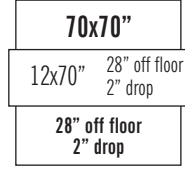

Tablecloth & Runner Size Guide

Please use our Special Occasion Linen Size Guide to match the correct tablecloth and runner to any table you wish to dress.

The height of a standard table is 30". Drop measurements are calculated from table edge down. Feel free to contact us for further assistance or information.

Table Sizes (Round)

Tablecloth Sizes

Handy Hint!
To convert inch measurements to centimetres, simply multiply the figure by 2.54

Tablecloth & Runner Size Guide

Please use our Special Occasion Linen Size Guide to match the correct tablecloth and runner to any table you wish to dress. The height of a standard table is 30". Drop measurements are calculated from table edge down. If you need any help with these, let us know!

Table Sizes (Rectangle & Square)

6x2'6" 72x30" Seats 6-8	6x2' 72x24" Seats 6	4'x2'6" 48x30" Seats 4-6	4'x2' 48x24" Seats 4-6	3x3' 36x36" Seats 2-4
---	---	--	--	---

Tablecloth Sizes

	cloth	cloth	cloth	cloth	cloth
runner	70x144" 12x122" 5" off floor 25" drop 10" off floor 6" trail 20" drop x 30+6" drop	70x144" 12x122" 5" off floor 25" drop 7" off floor 6" trail 23" drop x 30+6" drop	52x70" 12x90" 9" off floor 21" drop 19x19" off floor 11x11" drop	52x70" 12x90" 9" off floor 21" drop 19x19" off floor 14x11" drop	90x90" 12x90" 3" off floor 27" drop 3x3" off floor 27x27" drop
runner	70x108" 12x104" 14" off floor 16" drop 10x12" off floor 20x18" drop	70x108" 12x104" 14" off floor 16" drop 7x12" off floor 28x18" drop	52x70" 12x70" 19" off floor 11" drop 19x19" off floor 11x11" drop	52x70" 12x70" 16x19" off floor 14x11" drop 19x19" off floor 14x11" drop	70x70" 12x90" 3" off floor 27" drop 13x13" off floor 17x17" drop
runner		70x108" 12x90" 21" off floor 9" drop 7x12" off floor 28x18" drop			70x70" 12x70" 13" off floor 17" drop 13x13" off floor 17x17" drop
				runner	52x52" 12x70" 13" off floor 17" drop 22x22" off floor 8x8" drop
				runner	35x35" 12x70" 13" off floor 17" drop 1" from table edge