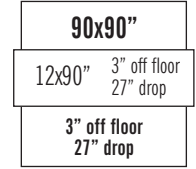

Tablecloth & Runner Size Guide

Please use our Special Occasion Linen Size Guide to match the correct tablecloth and runner to any table you wish to dress.

The height of a standard table is 30". Drop measurements are calculated from table edge down. Feel free to contact us for further assistance or information.

Table Sizes (Round)

Tablecloth Sizes

Handy Hint!
To convert inch measurements to centimetres, simply multiply the figure by 2.54

Tablecloth & Runner Size Guide

Please use our Special Occasion Linen Size Guide to match the correct tablecloth and runner to any table you wish to dress. The height of a standard table is 30". Drop measurements are calculated from table edge down. If you need any help with these, let us know!

Table Sizes (Rectangle & Square)

6x2'6" 72x30" Seats 6-8	6x2' 72x24" Seats 6	4'x2'6" 48x30" Seats 4-6	4'x2' 48x24" Seats 4-6	3x3' 36x36" Seats 2-4
---	---	--	--	---

Tablecloth Sizes

	cloth	cloth	cloth	cloth	cloth
runner	70x144" 12x122" 5" off floor 25" drop 10" off floor 6" trail 20" drop x 30+6" drop	70x144" 12x122" 5" off floor 25" drop 7" off floor 6" trail 23" drop x 30+6" drop	52x70" 12x90" 9" off floor 21" drop 19x19" off floor 11x11" drop	52x70" 12x90" 9" off floor 21" drop 19x19" off floor 14x11" drop	90x90" 12x90" 3" off floor 27" drop 3x3" off floor 27x27" drop
runner	70x108" 12x104" 14" off floor 16" drop 10x12" off floor 20x18" drop	70x108" 12x104" 14" off floor 16" drop 7x12" off floor 28x18" drop	52x70" 12x70" 19" off floor 11" drop 19x19" off floor 11x11" drop	52x70" 12x70" 16x19" off floor 14x11" drop 19x19" off floor 14x11" drop	70x70" 12x90" 3" off floor 27" drop 13x13" off floor 17x17" drop
runner		70x108" 12x90" 21" off floor 9" drop 7x12" off floor 28x18" drop			70x70" 12x70" 13" off floor 17" drop 13x13" off floor 17x17" drop
				runner	52x52" 12x70" 13" off floor 17" drop 22x22" off floor 8x8" drop
				runner	35x35" 12x70" 13" off floor 17" drop 1" from table edge