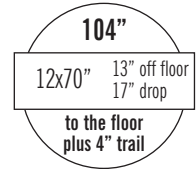

Tablecloth & Runner Size Guide

Please use our Special Occasion Linen Size Guide to match the correct tablecloth and runner to any table you wish to dress.

The height of a standard table is 30". Drop measurements are calculated from table edge down. Feel free to contact us for further assistance or information.

Table Sizes (Round)

Tablecloth Sizes

Handy Hint!
To convert inch measurements to centimetres, simply multiply the figure by 2.54

Tablecloth & Runner Size Guide

Please use our Special Occasion Linen Size Guide to match the correct tablecloth and runner to any table you wish to dress. The height of a standard table is 30". Drop measurements are calculated from table edge down. If you need any help with these, let us know!

Table Sizes (Rectangle & Square)

6x2'6" 72x30" Seats 6-8	6x2' 72x24" Seats 6	4'x2'6" 48x30" Seats 4-6	4'x2' 48x24" Seats 4-6	3x3' 36x36" Seats 2-4
---	---	--	--	---

Tablecloth Sizes

	cloth	cloth	cloth	cloth	cloth
runner	70x144" 12x122" 5" off floor 25" drop 10" off floor 6" trail 20" drop x 30+6" drop	70x144" 12x122" 5" off floor 25" drop 7" off floor 6" trail 23" drop x 30+6" drop	52x70" 12x90" 9" off floor 21" drop 19x19" off floor 11x11" drop	52x70" 12x90" 9" off floor 21" drop 19x19" off floor 14x11" drop	90x90" 12x90" 3" off floor 27" drop 3x3" off floor 27x27" drop
runner	70x108" 12x104" 14" off floor 16" drop 10x12" off floor 20x18" drop	70x108" 12x104" 14" off floor 16" drop 7x12" off floor 28x18" drop	52x70" 12x70" 19" off floor 11" drop 19x19" off floor 11x11" drop	52x70" 12x70" 16x19" off floor 14x11" drop 19x19" off floor 14x11" drop	70x70" 12x90" 3" off floor 27" drop 13x13" off floor 17x17" drop
runner		70x108" 12x90" 21" off floor 9" drop 7x12" off floor 28x18" drop			70x70" 12x70" 13" off floor 17" drop 13x13" off floor 17x17" drop
				runner	52x52" 12x70" 13" off floor 17" drop 22x22" off floor 8x8" drop
				runner	35x35" 12x70" 13" off floor 17" drop 1" from table edge