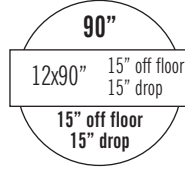

Tablecloth & Runner Size Guide

Please use our Special Occasion Linen Size Guide to match the correct tablecloth and runner to any table you wish to dress.

The height of a standard table is 30". Drop measurements are calculated from table edge down. Feel free to contact us for further assistance or information.

Table Sizes (Round)

Tablecloth Sizes

Handy Hint!
To convert inch measurements to centimetres, simply multiply the figure by 2.54

Tablecloth & Runner Size Guide

Please use our Special Occasion Linen Size Guide to match the correct tablecloth and runner to any table you wish to dress. The height of a standard table is 30". Drop measurements are calculated from table edge down. If you need any help with these, let us know!

Table Sizes (Rectangle & Square)

6x2'6" 72x30" Seats 6-8	6x2' 72x24" Seats 6	4'x2'6" 48x30" Seats 4-6	4'x2' 48x24" Seats 4-6	3x3' 36x36" Seats 2-4
---	---	--	--	---

Tablecloth Sizes

	cloth	cloth	cloth	cloth	cloth
runner	70x144" 12x122" 5" off floor 25" drop 10" off floor 6" trail 20" drop x 30+6" drop	70x144" 12x122" 5" off floor 25" drop 7" off floor 6" trail 23" drop x 30+6" drop	52x70" 12x90" 9" off floor 21" drop 19x19" off floor 11x11" drop	52x70" 12x90" 9" off floor 21" drop 19x19" off floor 14x11" drop	90x90" 12x90" 3" off floor 27" drop 3x3" off floor 27x27" drop
runner	70x108" 12x104" 14" off floor 16" drop 10x12" off floor 20x18" drop	70x108" 12x104" 14" off floor 16" drop 7x12" off floor 28x18" drop	52x70" 12x70" 19" off floor 11" drop 19x19" off floor 11x11" drop	52x70" 12x70" 16x19" off floor 14x11" drop 19x19" off floor 14x11" drop	70x70" 12x90" 3" off floor 27" drop 13x13" off floor 17x17" drop
runner		70x108" 12x90" 21" off floor 9" drop 7x12" off floor 28x18" drop			70x70" 12x70" 13" off floor 17" drop 13x13" off floor 17x17" drop
				runner	52x52" 12x70" 13" off floor 17" drop 22x22" off floor 8x8" drop
				runner	35x35" 12x70" 13" off floor 17" drop 1" from table edge