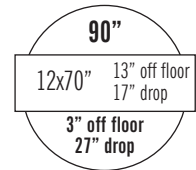

Tablecloth & Runner Size Guide

Please use our Special Occasion Linen Size Guide to match the correct tablecloth and runner to any table you wish to dress.

The height of a standard table is 30". Drop measurements are calculated from table edge down. Feel free to contact us for further assistance or information.

Table Sizes (Round)

Tablecloth Sizes

Handy Hint!
To convert inch measurements to centimetres, simply multiply the figure by 2.54

Tablecloth & Runner Size Guide

Please use our Special Occasion Linen Size Guide to match the correct tablecloth and runner to any table you wish to dress. The height of a standard table is 30". Drop measurements are calculated from table edge down. If you need any help with these, let us know!

Table Sizes (Rectangle & Square)

6x2'6" 72x30" Seats 6-8	6x2' 72x24" Seats 6	4'x2'6" 48x30" Seats 4-6	4'x2' 48x24" Seats 4-6	3x3' 36x36" Seats 2-4
---	---	--	--	---

Tablecloth Sizes

	cloth	cloth	cloth	cloth	cloth
runner	70x144" 12x122" 5" off floor 25" drop 10" off floor 6" trail 20" drop x 30+6" drop	70x144" 12x122" 5" off floor 25" drop 7" off floor 6" trail 23" drop x 30+6" drop	52x70" 12x90" 9" off floor 21" drop 19x19" off floor 11x11" drop	52x70" 12x90" 9" off floor 21" drop 19x19" off floor 14x11" drop	90x90" 12x90" 3" off floor 27" drop 3x3" off floor 27x27" drop
runner	70x108" 12x104" 14" off floor 16" drop 10x12" off floor 20x18" drop	70x108" 12x104" 14" off floor 16" drop 7x12" off floor 28x18" drop	52x70" 12x70" 19" off floor 11" drop 19x19" off floor 11x11" drop	52x70" 12x70" 16x19" off floor 14x11" drop 19x19" off floor 14x11" drop	70x70" 12x90" 3" off floor 27" drop 13x13" off floor 17x17" drop
runner		70x108" 12x90" 21" off floor 9" drop 7x12" off floor 28x18" drop			70x70" 12x70" 13" off floor 17" drop 13x13" off floor 17x17" drop
				runner	52x52" 12x70" 13" off floor 17" drop 22x22" off floor 8x8" drop
				runner	35x35" 12x70" 13" off floor 17" drop 1" from table edge