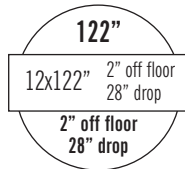

Tablecloth & Runner Size Guide

Please use our Special Occasion Linen Size Guide to match the correct tablecloth and runner to any table you wish to dress.

The height of a standard table is 30". Drop measurements are calculated from table edge down. Feel free to contact us for further assistance or information.

Table Sizes (Round)

Tablecloth Sizes

Handy Hint!
To convert inch measurements to centimetres, simply multiply the figure by 2.54

Tablecloth & Runner Size Guide

Please use our Special Occasion Linen Size Guide to match the correct tablecloth and runner to any table you wish to dress. The height of a standard table is 30". Drop measurements are calculated from table edge down. If you need any help with these, let us know!

Table Sizes (Rectangle & Square)

6x2'6" 72x30" Seats 6-8	6x2' 72x24" Seats 6	4'x2'6" 48x30" Seats 4-6	4'x2' 48x24" Seats 4-6	3x3' 36x36" Seats 2-4
---	---	--	--	---

Tablecloth Sizes

	cloth	cloth	cloth	cloth	cloth
runner	70x144" 12x122" 5" off floor 25" drop 10" off floor 6" trail 20" drop x 30+6" drop	70x144" 12x122" 5" off floor 25" drop 7" off floor 6" trail 23" drop x 30+6" drop	52x70" 12x90" 9" off floor 21" drop 19x19" off floor 11x11" drop	52x70" 12x90" 9" off floor 21" drop 19x19" off floor 14x11" drop	90x90" 12x90" 3" off floor 27" drop 3x3" off floor 27x27" drop
runner	70x108" 12x104" 14" off floor 16" drop 10x12" off floor 20x18" drop	70x108" 12x104" 14" off floor 16" drop 7x12" off floor 28x18" drop	52x70" 12x70" 19" off floor 11" drop 19x19" off floor 11x11" drop	52x70" 12x70" 16x19" off floor 14x11" drop 19x19" off floor 14x11" drop	70x70" 12x90" 3" off floor 27" drop 13x13" off floor 17x17" drop
runner		70x108" 12x90" 21" off floor 9" drop 7x12" off floor 28x18" drop			70x70" 12x70" 13" off floor 17" drop 13x13" off floor 17x17" drop
				runner	52x52" 12x70" 13" off floor 17" drop 22x22" off floor 8x8" drop
				runner	35x35" 12x70" 13" off floor 17" drop 1" from table edge